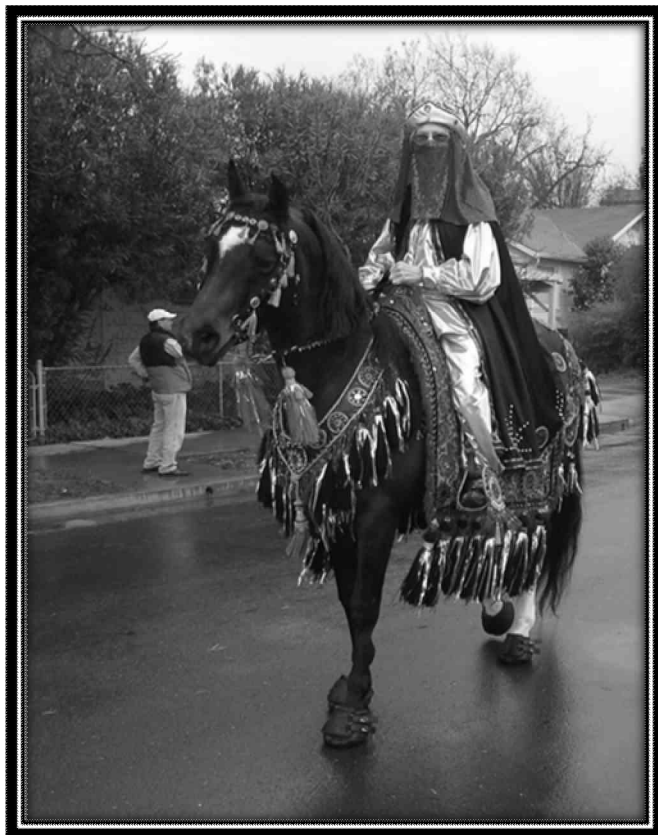

Corky Fellingham – Plain Western – 2015 Livermore Rodeo Parade

Kelly Patten & Chance – Junior Equestrian – 2015 Livermore Rodeo Parade

The Golden Girls (Gail Barnett & Judy West) Matched Pairs – 2016 Livermore Rodeo Parade

Dave Bricknell facing Judge Alice Lawellin – Plain Western 2012

Below Richard Padron – Charro circa 2000

Melanie Overby & Athena – Novelty Costume before a 2012 parade

Mary Ann Reese & Mighty – Arabian Costume 2014 Cloverdale Parade