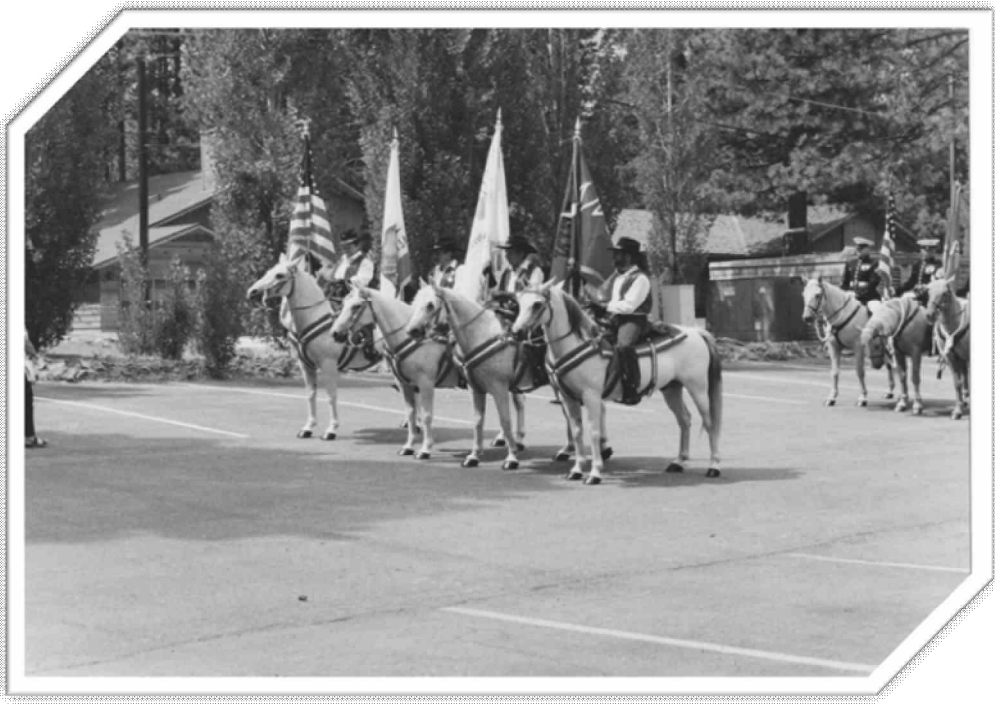

Aahmes Shrine Mounted Patrol – Color Guard – Grand National CSHA Opening Night at the Cow Palace competition circa 1990s

L-R Kathy Good & Karen Holland (Fancy Dressed Western Lady) - 1991

Blazin' Saddles – Color Guard August 1997 Big Bear Parade

Theresa Johnson circa 2001

Candy Graham – Fancy Dressed Western Lady – State Parade Chair – photo circa 2010

Alameda Sheriff's Posse – Sheriff's Posse – 2006 Livermore Rodeo Parade

San Mateo County Horsemen – Color Guard – 2008 Livermore Rodeo Parade

Pam Michalek – Authentic Novelty Costume – 2009

Livermore Rodeo Parade

Rhonda Rayn & Ms Grand Illusion – Silver Mounted

Lady 2010 Livermore Rodeo Parade

Madison O'Meara – Future Horseman – 2010 Livermore Rodeo Parade

CSHA Royalty – Novelty Mounted Group – 2014 State Parade Livermore

Peyton Gillian – Future Horseman at her first parade 2013 Livermore Rodeo parade – age 2 years

Cindy Ann North – Silver Mounted & Plain Western circa 2000