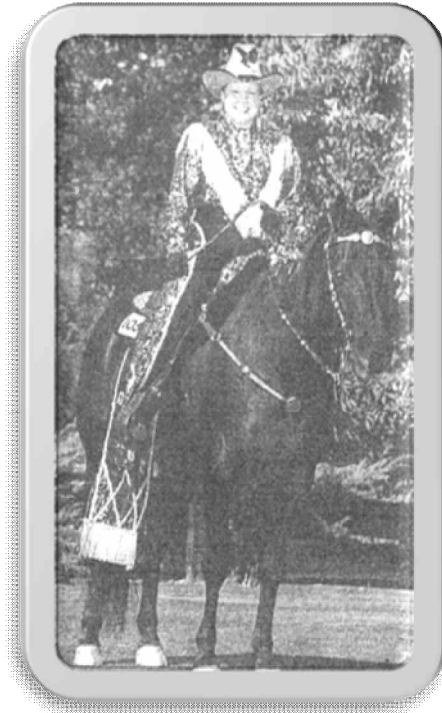

Aahmes Shrine Mounted Patrol – Color Guard – Grand National CSHA Opening Night at the Cow Palace competition circa 1990s

L-R Kathy Good & Karen Holland (Fancy Dressed Western Lady) - 1991

Blazin' Saddles – Color Guard August 1997 Big Bear Parade

Theresa Johnson circa 2001

Candy Graham – Fancy Dressed Western Lady – State Parade Chair – photo circa 2010

Alameda Sheriff's Posse – Sheriff's Posse – 2006 Livermore Rodeo Parade

San Mateo County Horsemen – Color Guard – 2008 Livermore Rodeo Parade

Pam Michalek – Authentic Novelty Costume – 2009

Livermore Rodeo Parade

Rhonda Rayn & Ms Grand Illusion – Silver Mounted

Lady 2010 Livermore Rodeo Parade

Madison O'Meara – Future Horseman – 2010 Livermore Rodeo Parade