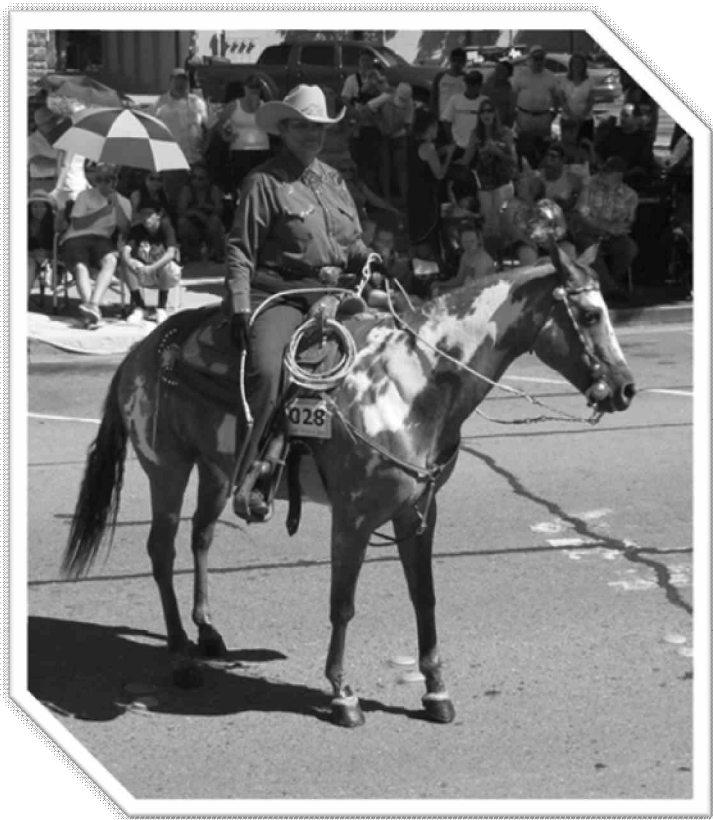

Above Desiree Uzell & Candy – Fancy Dressed Western Lady – 2013 Livermore Rodeo Parade