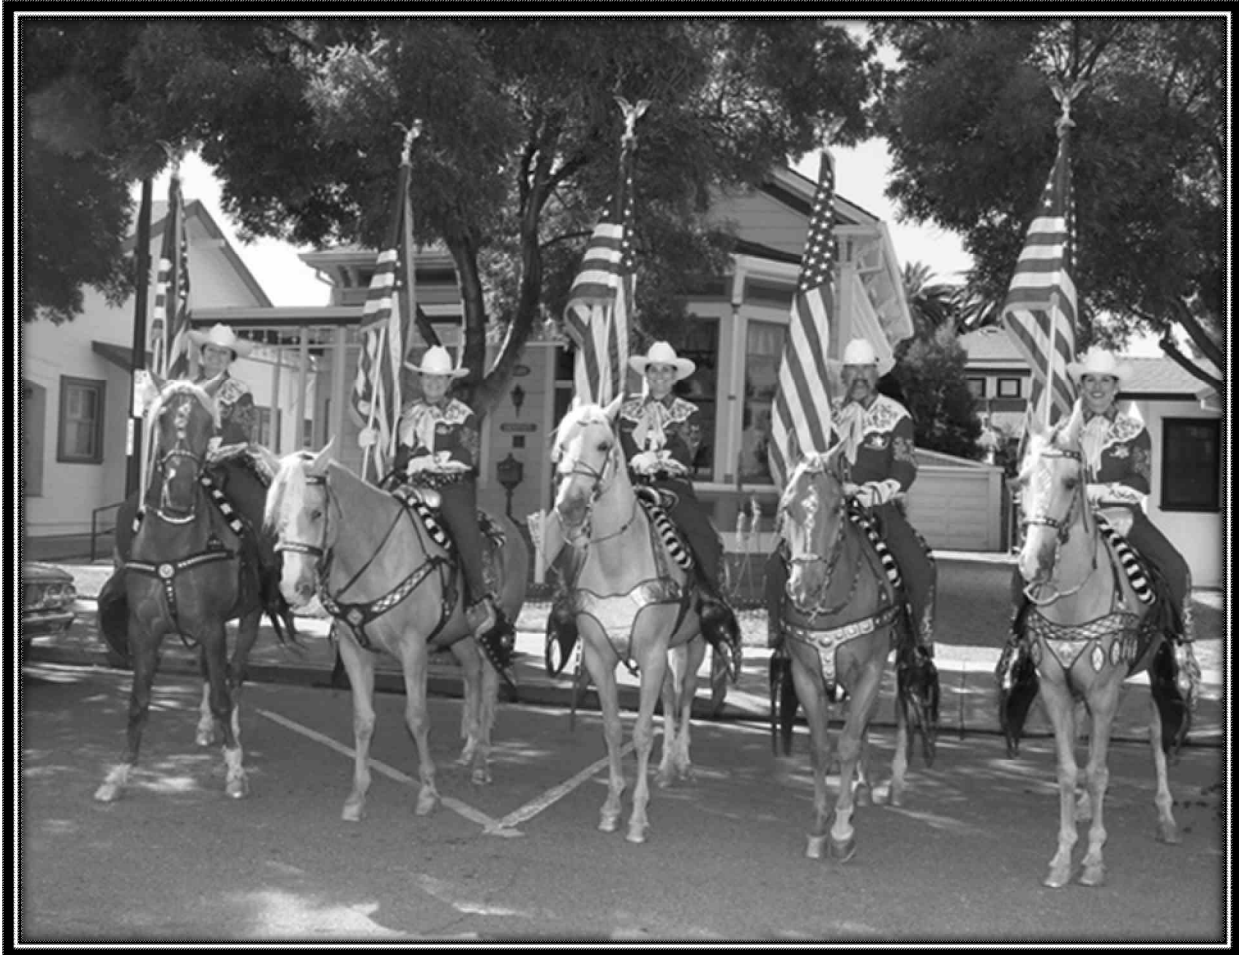

Pam Michalek – Authentic Novelty Costume – 2009

Livermore Rodeo Parade

Rhonda Rayn & Ms Grand Illusion – Silver Mounted

Lady 2010 Livermore Rodeo Parade

Madison O'Meara – Future Horseman – 2010 Livermore Rodeo Parade

CSHA Royalty – Novelty Mounted Group – 2014 State Parade Livermore

Peyton Gillian – Future Horseman at her first parade 2013 Livermore Rodeo parade – age 2 years

Cindy Ann North – Silver Mounted & Plain Western circa 2000

Below Trish Selsor & Miss Ellie – Plain Western & Mule Class 2013 Livermore Rodeo Parade

Merced County Sheriff's Posse – Sheriff Posse – 2014 State Parade Livermore – the group is too big to fit into the frame!