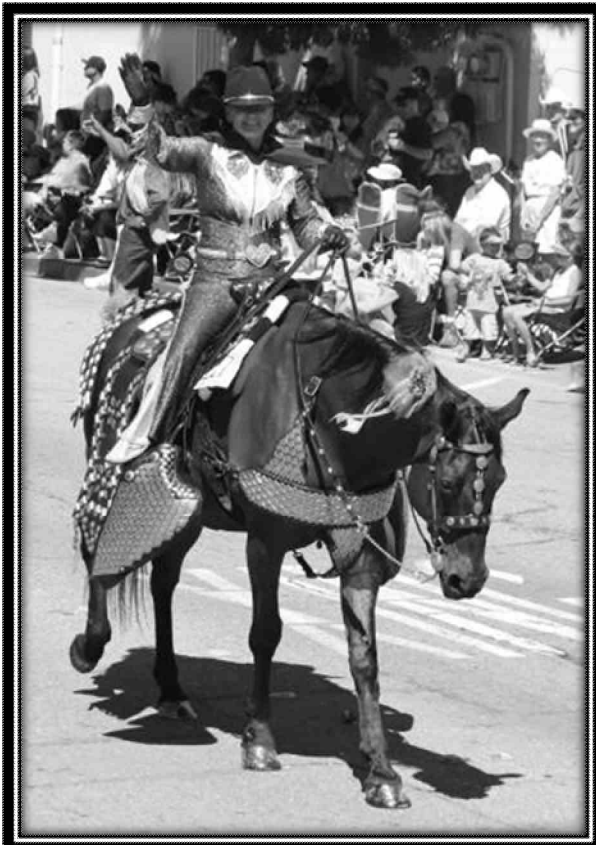

Aahmes Shrine Mounted Patrol – Color Guard – Grand National CSHA Opening Night at the Cow Palace competition circa 1990s

L-R Kathy Good & Karen Holland (Fancy Dressed Western Lady) - 1991

Blazin' Saddles – Color Guard August 1997 Big Bear Parade

Theresa Johnson circa 2001

Candy Graham – Fancy Dressed Western Lady – State Parade Chair – photo circa 2010

Alameda Sheriff's Posse – Sheriff's Posse – 2006 Livermore Rodeo Parade

San Mateo County Horsemen – Color Guard – 2008 Livermore Rodeo Parade

Pam Michalek – Authentic Novelty Costume – 2009

Livermore Rodeo Parade

Rhonda Rayn & Ms Grand Illusion – Silver Mounted

Lady 2010 Livermore Rodeo Parade

Madison O'Meara – Future Horseman – 2010 Livermore Rodeo Parade

CSHA Royalty – Novelty Mounted Group – 2014 State Parade Livermore

Peyton Gillian – Future Horseman at her first parade 2013 Livermore Rodeo parade – age 2 years

Cindy Ann North – Silver Mounted & Plain Western circa 2000