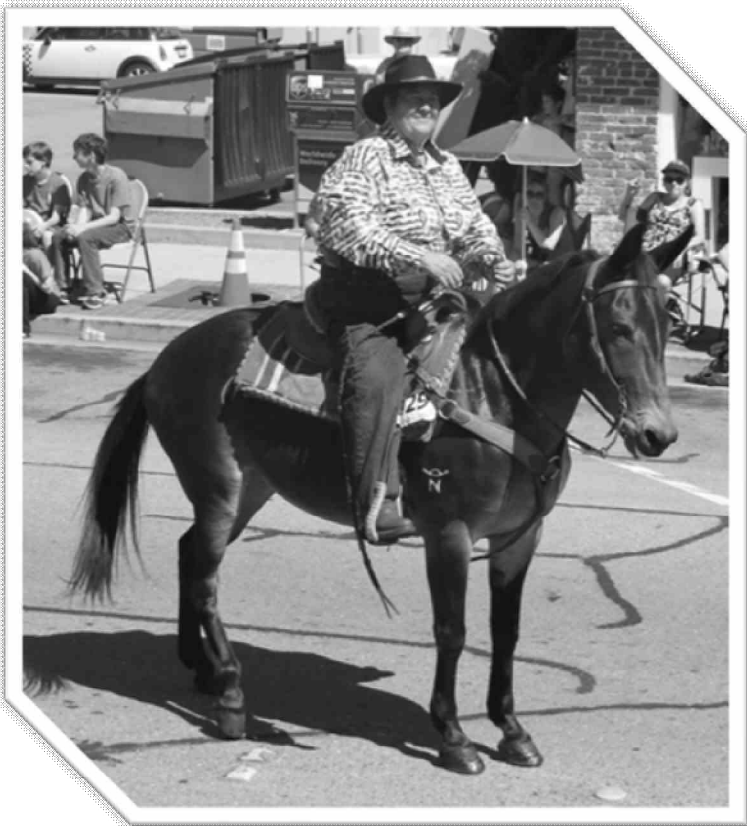

Pam Michalek – Authentic Novelty Costume – 2009

Livermore Rodeo Parade

Rhonda Rayn & Ms Grand Illusion – Silver Mounted

Lady 2010 Livermore Rodeo Parade

Madison O'Meara – Future Horseman – 2010 Livermore Rodeo Parade

CSHA Royalty – Novelty Mounted Group – 2014 State Parade Livermore

Peyton Gillian – Future Horseman at her first parade 2013 Livermore Rodeo parade – age 2 years

Cindy Ann North – Silver Mounted & Plain Western circa 2000

Below Trish Selsor & Miss Ellie – Plain Western & Mule Class 2013 Livermore Rodeo Parade

Merced County Sheriff's Posse – Sheriff Posse – 2014 State Parade Livermore – the group is too big to fit into the frame!